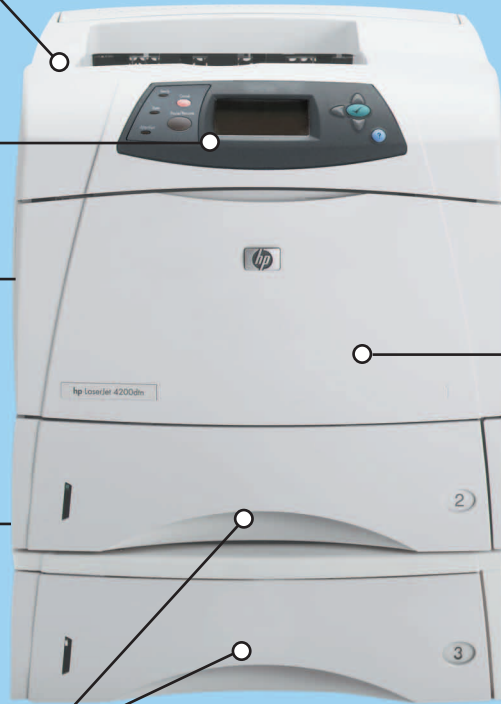

hp LaserJet 4200 series printers

hp 4200dtn shown

300-sheet output capacity
(250-sheet face down,
50-sheet face up)

4-line graphical
control panel for
ease-of-use, supplies
maintenance,
and convenience

two flexible EIO
interfaces can also
be used with many
partner solutions
within virtually all
network environments

share fast, reliable
printing with
the available
hp jetdirect 615n
EIO print server

easy-to-load trays
make media
changing effortless

two-sided printing
with automatic
duplexer unit

12,000-page print
cartridge for lower
user intervention

optional 1,500-
sheet input tray
for a maximum
input capacity of
2,600 sheets

supports a wide range of
media sizes including letter,
legal, and custom sizes

series highlights

- ultra-fast black and white printing—35 ppm for letter-size documents
- immediate, high-quality printing—first page out in under 9 seconds with up to 1200 dpi resolution
- robust processing handles the most complex documents—all printers come with a 300 MHz processor and 48 MB RAM (64 MB RAM in bundles)
- increases workgroup productivity—share fast, reliable networking via hp jetdirect 615n Fast Ethernet internal EIO print server (optional on 4200 model)
- easy media handling—with paper-size sensors and easy-to-load trays
- customizable options—add additional media trays and networking features, or for additional flexibility consider a 500-sheet stacker or a 500-sheet stapler/stacker

hp LaserJet 4200 series at a glance

hp LaserJet 4200 printer

- 48 MB RAM
- 300 MHz processor
- two flexible EIO interface slots
- 100-sheet multipurpose input tray
- 500-sheet input tray (media capacity 600 sheets)
- 50-sheet face up output tray
- 250-sheet face down output tray
- 12,000-sheet Ultraprecise print cartridge

optional accessories

- 500-sheet input paper tray
- 1,500-sheet input paper tray
- auto-duplexer unit
- hp jetdirect 615n Fast Ethernet internal EIO print server
- additional RAM—up to 416 MB total
- 75-sheet envelope feeder
- 500-sheet stacker
- 500-sheet stapler/stacker
- printer stand with storage cabinet

hp LaserJet 4200n printer

all of the features of the 4200 model plus

- 16 MB additional RAM (64 MB total)
- hp jetdirect 615n internal EIO print server
- embedded Web server

hp LaserJet 4200tn printer

all of the features of the 4200n model plus

- additional 500-sheet input paper tray (input capacity 1,100 sheets)

hp LaserJet 4200dtn printer

all of the features of the 4200tn model plus

- auto-duplexer unit

hp LaserJet 4200dtns printer

all of the features of the 4200dtn model plus

- 500-sheet stacker

hp LaserJet 4200dtnsl printer

all of the features of the 4200dtn model plus

- 500-sheet stapler/stacker